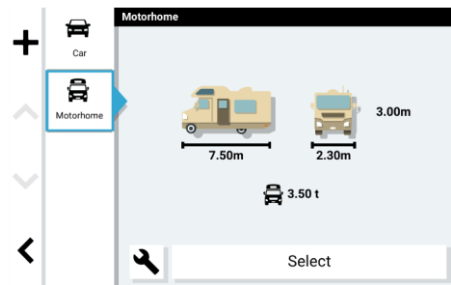

SCREENSHOTS:

CUSTOM CAMPER ROUTING