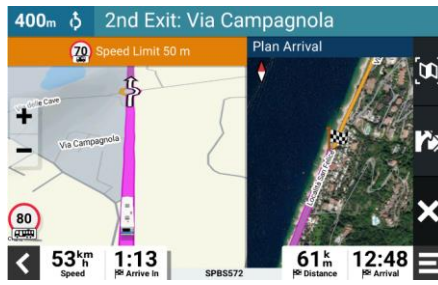

SCREENSHOTS:

CUSTOM CAMPER ROUTING

BIRDSEYE SATELLITE IMAGERY

ENVIRONMENTAL ZONE ROUTING

DIRECTORY OF CAMPER PARKS AND SERVICES

LANE DEPARTURE/FORWARD COLLISION WARNING (CamperCam 795 only)

MICHELIN® GREEN GUIDE