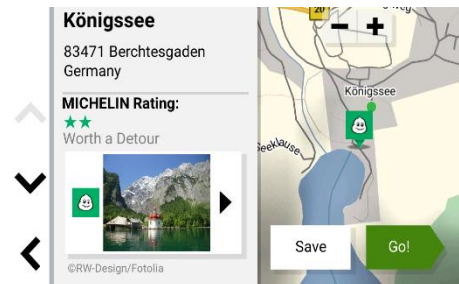

SCREENSHOTS:

CUSTOM CAMPER ROUTING

BIRDSEYE SATELLITE IMAGERY

ENVIRONMENTAL ZONE ROUTING

DIRECTORY OF CAMPER PARKS AND SERVICES

LANE DEPARTURE/FORWARD COLLISION WARNING (CamperCam 795 only)

MICHELIN® GREEN GUIDE