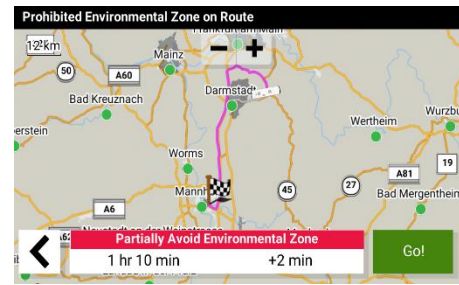

SCREENSHOTS:

CUSTOM CAMPER ROUTING

BIRDSEYE SATELLITE IMAGERY

ENVIRONMENTAL ZONE ROUTING

DIRECTORY OF CAMPER PARKS AND SERVICES

LANE DEPARTURE/FORWARD COLLISION WARNING (CamperCam 795 only)

MICHELIN® GREEN GUIDE