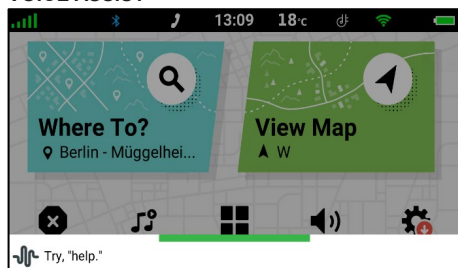

Garmin DriveSmart 66
6" display

Garmin DriveSmart 76
7" display

Garmin DriveSmart 86
8" dual-orientation display

KEY FEATURES:

NEW	EASY-TO-SEE DISPLAYS	Easily see where to go with the 6, 7 or 8" high-resolution displays. The 8" model can be mounted in both landscape or portrait mode to see more of the road ahead.
NEW	ENVIRONMENTAL ZONE ROUTING	Environmental Zone ¹ routing gives guidance and warnings about Environmental Zones on your route.
	HANDS-FREE CALLING AND VOICE ASSIST	Make calls hands-free when paired with your compatible Bluetooth®-enabled smartphone. Convenient Garmin voice assist lets you ask for directions to places you want to go.
	ROAD TRIP-READY	Make the most of road trips with Tripadvisor® traveller ratings for restaurants, hotels and attractions along your route and popular points of interest from Foursquare®.
	DRIVER ALERTS	Receive warnings for upcoming speed changes, sharp curves and other potential hazards ahead to help encourage safer driving and increase situational awareness ² .
	LIVE SERVICES	Access real-time traffic, weather, fuel prices and smart notifications when the sat nav is paired with your compatible smartphone using the Garmin Drive™ app.
	EASY MAP AND SOFTWARE UPDATES	Built-in Wi-Fi® connectivity allows easy map and software updates without a computer.
	DUAL USB CHARGER	Use this USB-C to USB-A vehicle power cable to power your compatible Garmin sat nav while also having the ability to charge a phone, tablet or any other device that needs power while on the go.
	LIVE TRAFFIC VIA DIGITAL TRAFFIC (DAB)	Outsmart traffic jams with time-saving alternate routes or by avoiding them altogether with Live Traffic via Digital Traffic (DAB) - Garmin's best traffic solution - out of the box!

SCREENSHOTS:

TRAFFIC AVOIDANCE

ENVIRONMENTAL ZONE ROUTING

TRIPADVISOR TRAVELER RATINGS

VOICE ASSIST

UP AHEAD

DRIVER ALERTS²

GARMIN DRIVESMART™ 66/76/86