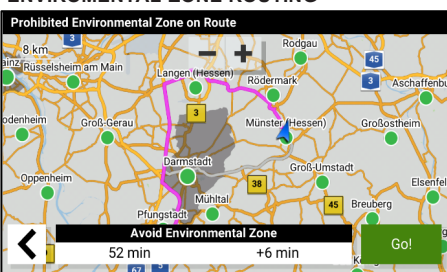

Garmin DriveSmart 66
6" display

Garmin DriveSmart 76
7" display

Garmin DriveSmart 86
8" dual-orientation display

KEY FEATURES:

NEW	EASY-TO-SEE DISPLAYS	Easily see where to go with the 6, 7 or 8" high-resolution displays. The 8" model can be mounted in both landscape or portrait mode to see more of the road ahead.
NEW	ENVIRONMENTAL ZONE ROUTING	Environmental Zone ¹ routing gives guidance and warnings about Environmental Zones on your route.
	HANDS-FREE CALLING AND VOICE ASSIST	Make calls hands-free when paired with your compatible Bluetooth®-enabled smartphone. Convenient Garmin voice assist lets you ask for directions to places you want to go.
	ROAD TRIP-READY	Make the most of road trips with Tripadvisor® traveller ratings for restaurants, hotels and attractions along your route and popular points of interest from Foursquare®.
	DRIVER ALERTS	Receive warnings for upcoming speed changes, sharp curves and other potential hazards ahead to help encourage safer driving and increase situational awareness ² .
	LIVE SERVICES	Access real-time traffic, weather, fuel prices and smart notifications when the sat nav is paired with your compatible smartphone using the Garmin Drive™ app.
	EASY MAP AND SOFTWARE UPDATES	Built-in Wi-Fi® connectivity allows easy map and software updates without a computer.
	DUAL USB CHARGER	Use this USB-C to USB-A vehicle power cable to power your compatible Garmin sat nav while also having the ability to charge a phone, tablet or any other device that needs power while on the go.
	LIVE TRAFFIC VIA DIGITAL TRAFFIC (DAB)	Outsmart traffic jams with time-saving alternate routes or by avoiding them altogether with Live Traffic via Digital Traffic (DAB) - Garmin's best traffic solution - out of the box!

SCREENSHOTS:

TRAFFIC AVOIDANCE

ENVIRONMENTAL ZONE ROUTING

TRIPADVISOR TRAVELER RATINGS

VOICE ASSIST

UP AHEAD

DRIVER ALERTS²

GARMIN DRIVESMART™ 66/76/86