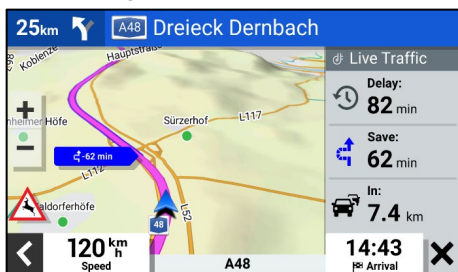

Garmin DriveSmart 66
6" display

Garmin DriveSmart 76
7" display

Garmin DriveSmart 86
8" dual-orientation display

KEY FEATURES:

NEW	EASY-TO-SEE DISPLAYS	Easily see where to go with the 6, 7 or 8" high-resolution displays. The 8" model can be mounted in both landscape or portrait mode to see more of the road ahead.
NEW	ENVIRONMENTAL ZONE ROUTING	Environmental Zone ¹ routing gives guidance and warnings about Environmental Zones on your route.
	HANDS-FREE CALLING AND VOICE ASSIST	Make calls hands-free when paired with your compatible Bluetooth®-enabled smartphone. Convenient Garmin voice assist lets you ask for directions to places you want to go.
	ROAD TRIP-READY	Make the most of road trips with Tripadvisor® traveller ratings for restaurants, hotels and attractions along your route and popular points of interest from Foursquare®.
	DRIVER ALERTS	Receive warnings for upcoming speed changes, sharp curves and other potential hazards ahead to help encourage safer driving and increase situational awareness ² .
	LIVE SERVICES	Access real-time traffic, weather, fuel prices and smart notifications when the sat nav is paired with your compatible smartphone using the Garmin Drive™ app.
	EASY MAP AND SOFTWARE UPDATES	Built-in Wi-Fi® connectivity allows easy map and software updates without a computer.
	DUAL USB CHARGER	Use this USB-C to USB-A vehicle power cable to power your compatible Garmin sat nav while also having the ability to charge a phone, tablet or any other device that needs power while on the go.
	LIVE TRAFFIC VIA DIGITAL TRAFFIC (DAB)	Outsmart traffic jams with time-saving alternate routes or by avoiding them altogether with Live Traffic via Digital Traffic (DAB) - Garmin's best traffic solution - out of the box!

SCREENSHOTS:

TRAFFIC AVOIDANCE

ENVIRONMENTAL ZONE ROUTING

TRIPADVISOR TRAVELER RATINGS

VOICE ASSIST

UP AHEAD

DRIVER ALERTS²

GARMIN DRIVESMART™ 66/76/86