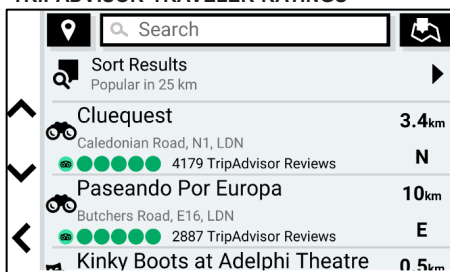

SCREENSHOTS:

TRAFFIC AVOIDANCE

ENVIRONMENTAL ZONE ROUTING

TRIPADVISOR TRAVELER RATINGS

VOICE ASSIST

UP AHEAD

DRIVER ALERTS²

GARMIN DRIVESMART™ 66/76/86