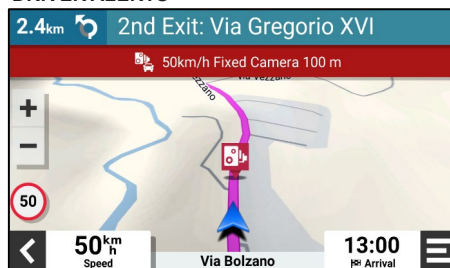

Garmin DriveSmart 66
6" display

Garmin DriveSmart 76
7" display

Garmin DriveSmart 86
8" dual-orientation display

KEY FEATURES:

NEW	EASY-TO-SEE DISPLAYS	Easily see where to go with the 6, 7 or 8" high-resolution displays. The 8" model can be mounted in both landscape or portrait mode to see more of the road ahead.
NEW	ENVIRONMENTAL ZONE ROUTING	Environmental Zone ¹ routing gives guidance and warnings about Environmental Zones on your route.
	HANDS-FREE CALLING AND VOICE ASSIST	Make calls hands-free when paired with your compatible Bluetooth®-enabled smartphone. Convenient Garmin voice assist lets you ask for directions to places you want to go.
	ROAD TRIP-READY	Make the most of road trips with Tripadvisor® traveller ratings for restaurants, hotels and attractions along your route and popular points of interest from Foursquare®.
	DRIVER ALERTS	Receive warnings for upcoming speed changes, sharp curves and other potential hazards ahead to help encourage safer driving and increase situational awareness ² .
	LIVE SERVICES	Access real-time traffic, weather, fuel prices and smart notifications when the sat nav is paired with your compatible smartphone using the Garmin Drive™ app.
	EASY MAP AND SOFTWARE UPDATES	Built-in Wi-Fi® connectivity allows easy map and software updates without a computer.
	DUAL USB CHARGER	Use this USB-C to USB-A vehicle power cable to power your compatible Garmin sat nav while also having the ability to charge a phone, tablet or any other device that needs power while on the go.
	LIVE TRAFFIC VIA DIGITAL TRAFFIC (DAB)	Outsmart traffic jams with time-saving alternate routes or by avoiding them altogether with Live Traffic via Digital Traffic (DAB) - Garmin's best traffic solution - out of the box!

SCREENSHOTS:

TRAFFIC AVOIDANCE

ENVIRONMENTAL ZONE ROUTING

TRIPADVISOR TRAVELER RATINGS

VOICE ASSIST

UP AHEAD

DRIVER ALERTS²

GARMIN DRIVESMART™ 66/76/86